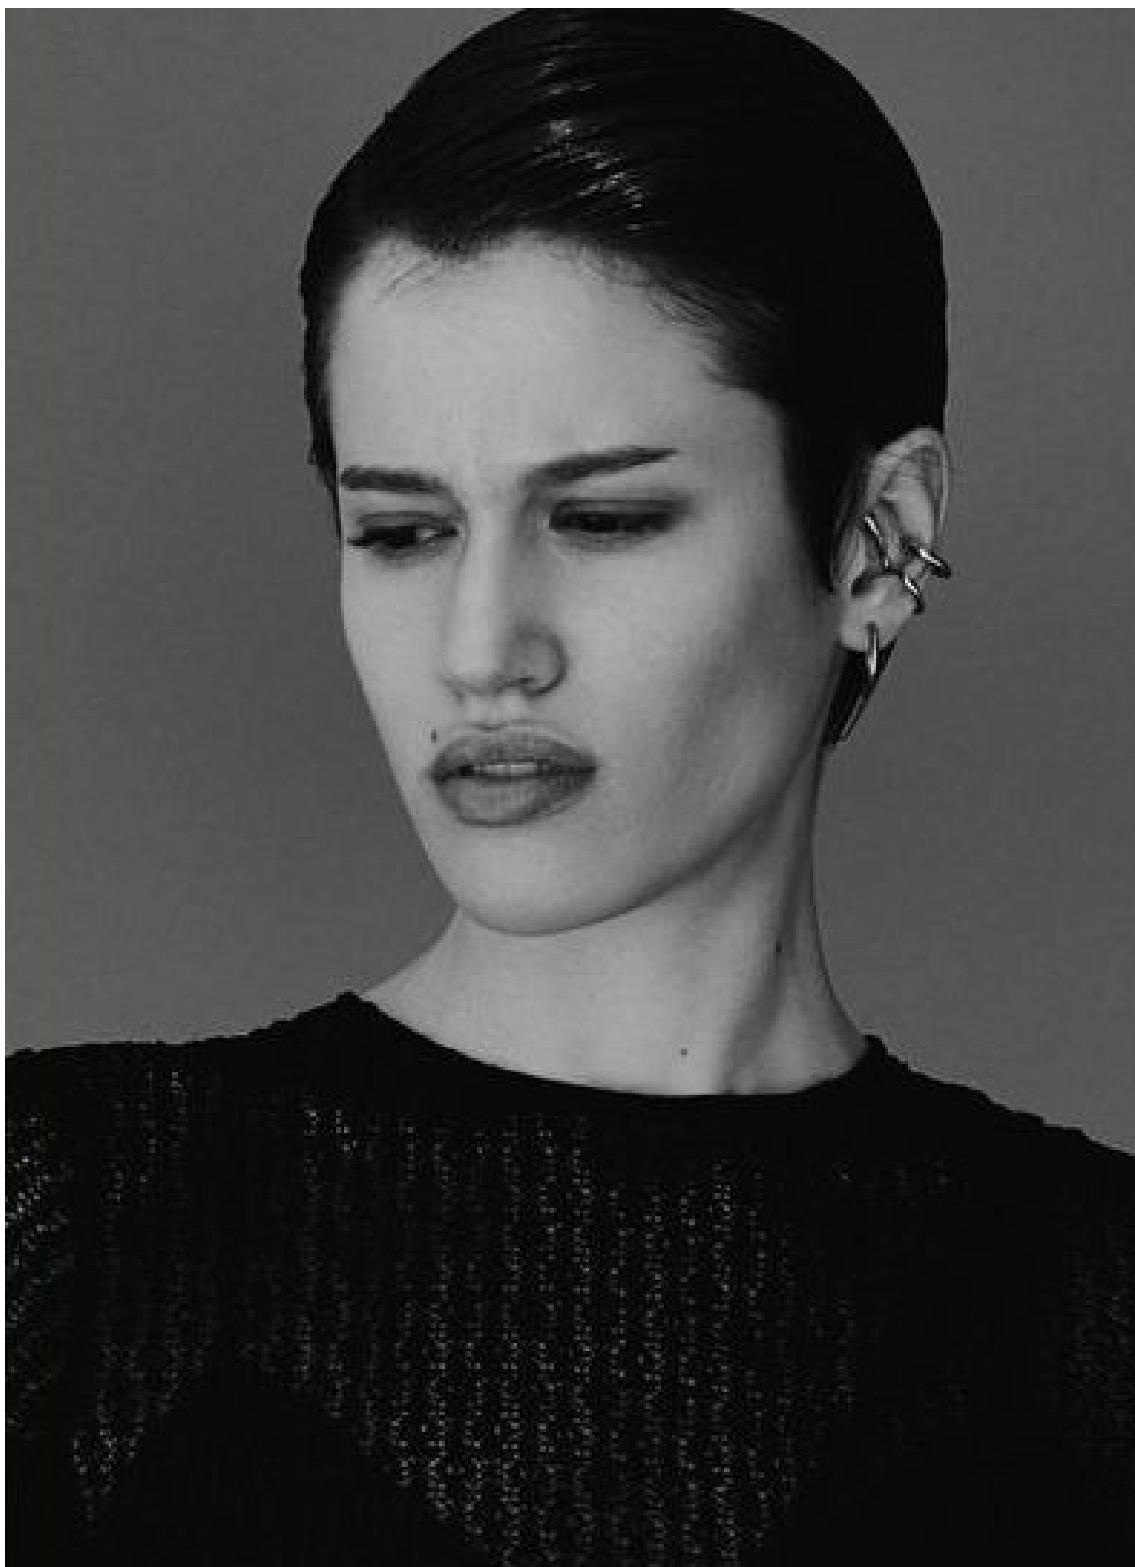

FRANCESCA COBUCCI

height 175 cm · bust 78 cm · cup A · waist 60 cm · hips 90 cm · dress 36
shoes size 39 · hair brown · eyes brown